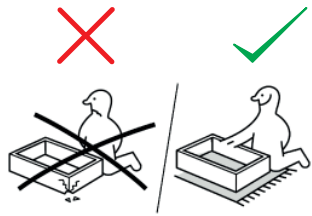

Table Parts & Hardware

| | | |
|---|---|--------|
| A |  | x 4 PC |
| B |  | x 1 PC |

Garden Trading®

Chisbury Bench | Small Assembly Instructions

Please read through these instructions and ensure they are kept for future reference.
All parts and hardware are listed on the back of this guide.

**WHEN ASSEMBLING THIS PRODUCT PLEASE PLACE PARTS
ON A SOFT SURFACE TO AVOID DAMAGE OR SCRATCHES.**

Care Instructions

Wipe clean with a damp cloth, in the direction of the grain.

Pine wood is a natural material so colour variances may occur.

Ensure bench is not positioned near a direct heat source such as a radiator.

Never drag furniture – always lift it.

Garden Trading®

gardentrading.co.uk

customerservices@gardentrading.co.uk

TGTC Ltd, Hargreaves Road, Groundwell Industrial Estate, Swindon, SN25 5AZ

①

FIX THE LEGS WITH THE
TOP USING A SCREWS