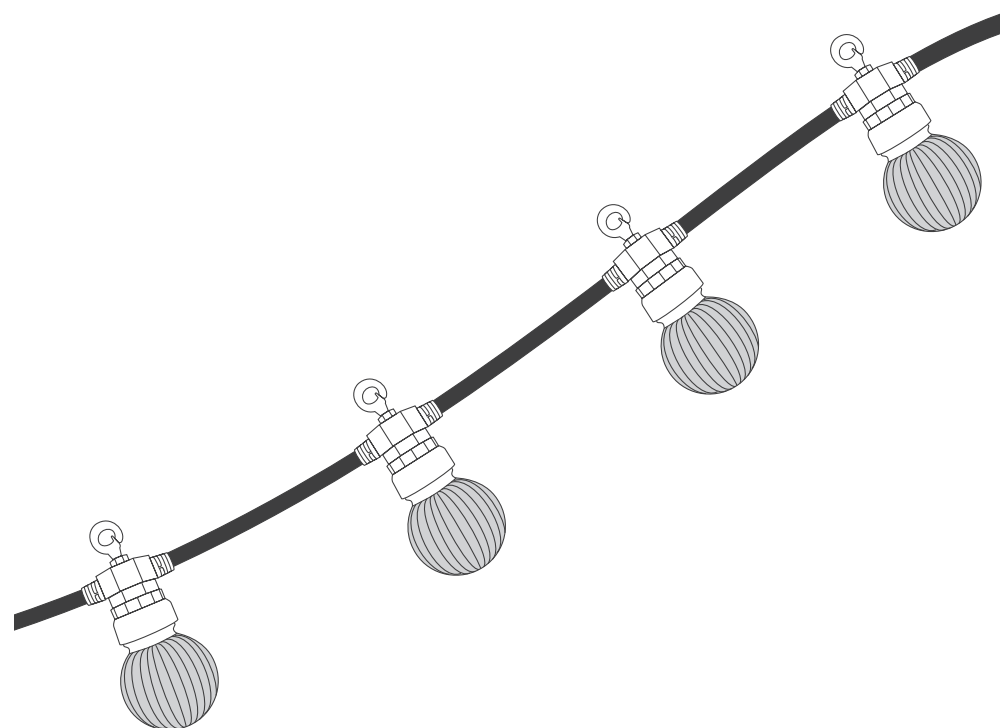

## Smoked Festoon Linear Lights - 10 Bulbs Installation Instructions

Please read through these instructions and ensure they are kept for future reference.  
This fitting is IP44 rated.  
Bulb included: non-replaceable LED bulbs.

## Product Specifications:

Quantity of bulbs: 10  
Diameter of bulb: 8cm  
Bulb spacing: 50cm  
Total length: 7.5m