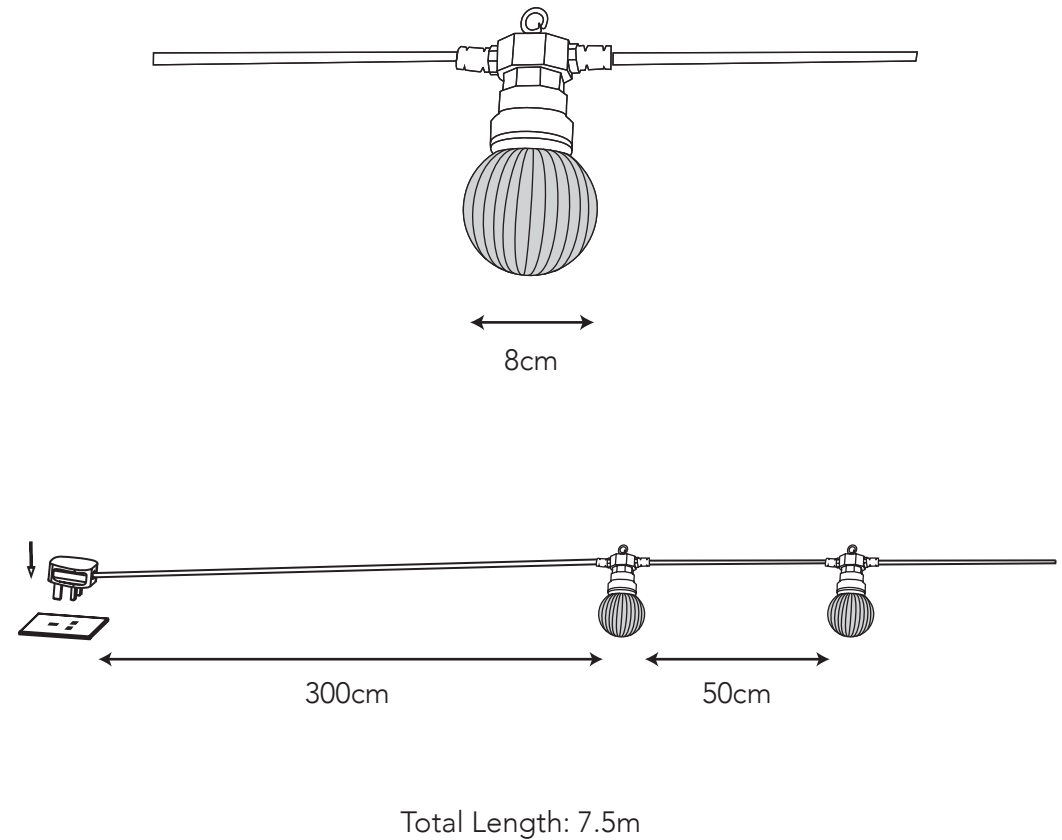

## Installation

- Please read through these instructions carefully before installation
- This fitting is IP44 rated for outdoor use 

## Product Specifications:

Quantity of bulbs: 10  
Diameter of bulb: 8cm  
Bulb spacing: 50cm  
Total length: 7.5m