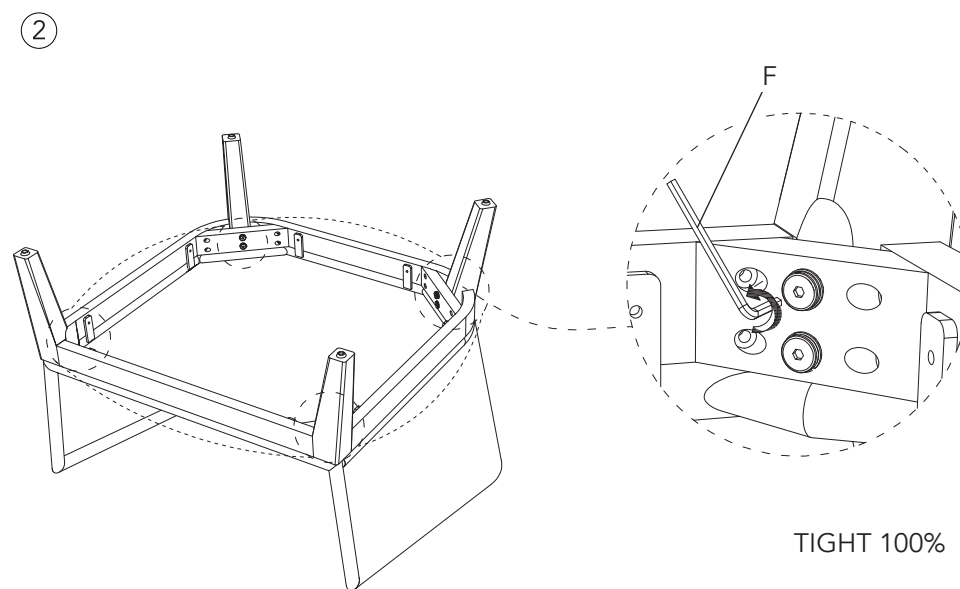

# Garden Trading<sup>®</sup>

gardentrading.co.uk

customerservices@gardentrading.co.uk

TGTC, Hargreaves Road, Groundwell Industrial Estate, Swindon, SN25 5AZ

TIGHT 100%

MAX SEATER:  
110 KGS