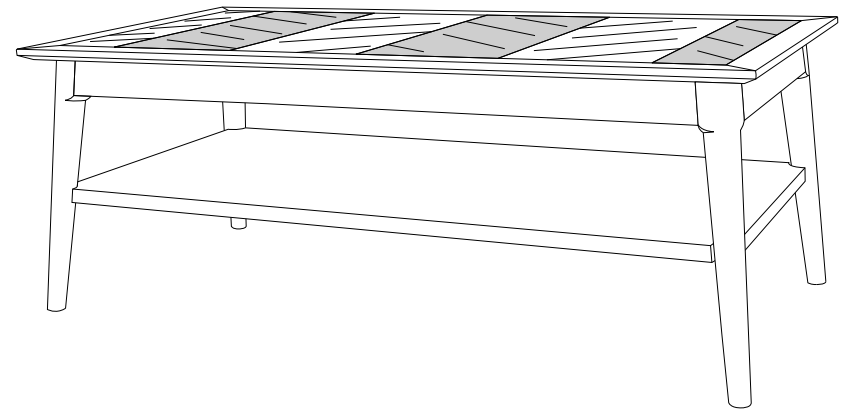

Table Parts & Hardware

A		x 1 PC
B		x 4 PC
C		x 1 PC
D		x 8 PC
E		x 8 PC
F		x 1 PC

Garden Trading®

Rowley Coffee Table | Mahogany Assembly Instructions

Please read through these instructions and ensure they are kept for future reference.
All parts and hardware are listed on the back of this guide.